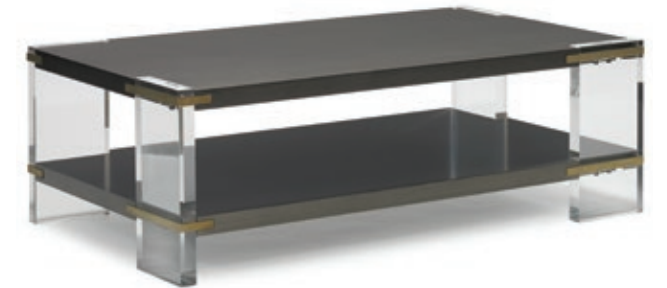

377-850 Cocktail Table
 w46 d46 h18 in.
 Maple Top / Aged Nickel finish Metal Base
 + +

380-031 Theo Cocktail Table
 w52 d30 h17 in.
 Birch with Acrylic Legs / Gold Champagne Metal Accents
 Charcoal Pearl finish