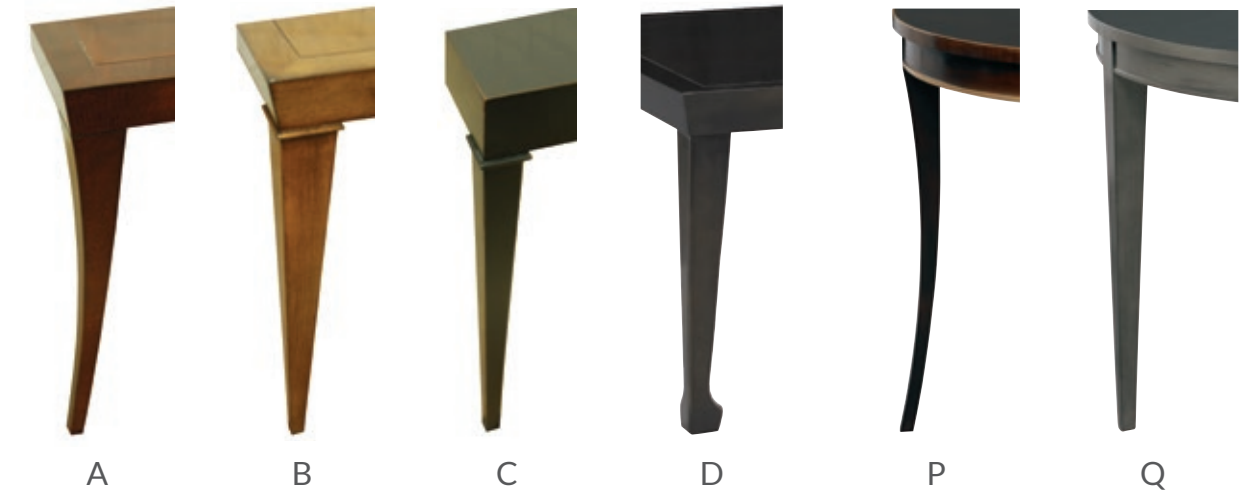

SQUARE & RECTANGULAR TABLE LEG OPTIONS

ROUND TABLE LEG OPTIONS

4 SELECT TABLE SIZE

Determine your unique proportions L x W and grain direction:

(example 3024 = 30 x 24")

The first dimension given is considered the length. This determines the grain direction on the top surface.

Square & Rectangular Table Sizes

	LENGTH	18-24"	25-32"	33-40"	41-48"	49-56"	57-64"	65-72"
WIDTH								
18-24"								
25-32"								
33-40"								
41-48"								

Round Table Sizes

STYLE	DESCRIPTION	DIAMETER						
		18"	24"	30"	36"	42"	48"	54"
90	End Table Height 26"							
80	Cocktail Table Height 19"							
70	Dining Table Height 30"							
60	Console Height 34"							
50	Counter Height 36"							
40	Bar Height 42"							

5 CHOOSE YOUR CUSTOM FINISH

Specify any of our custom finishes. (example #79 Stone = 79).

Each table is hand-crafted and custom finished in Hickory, North Carolina.